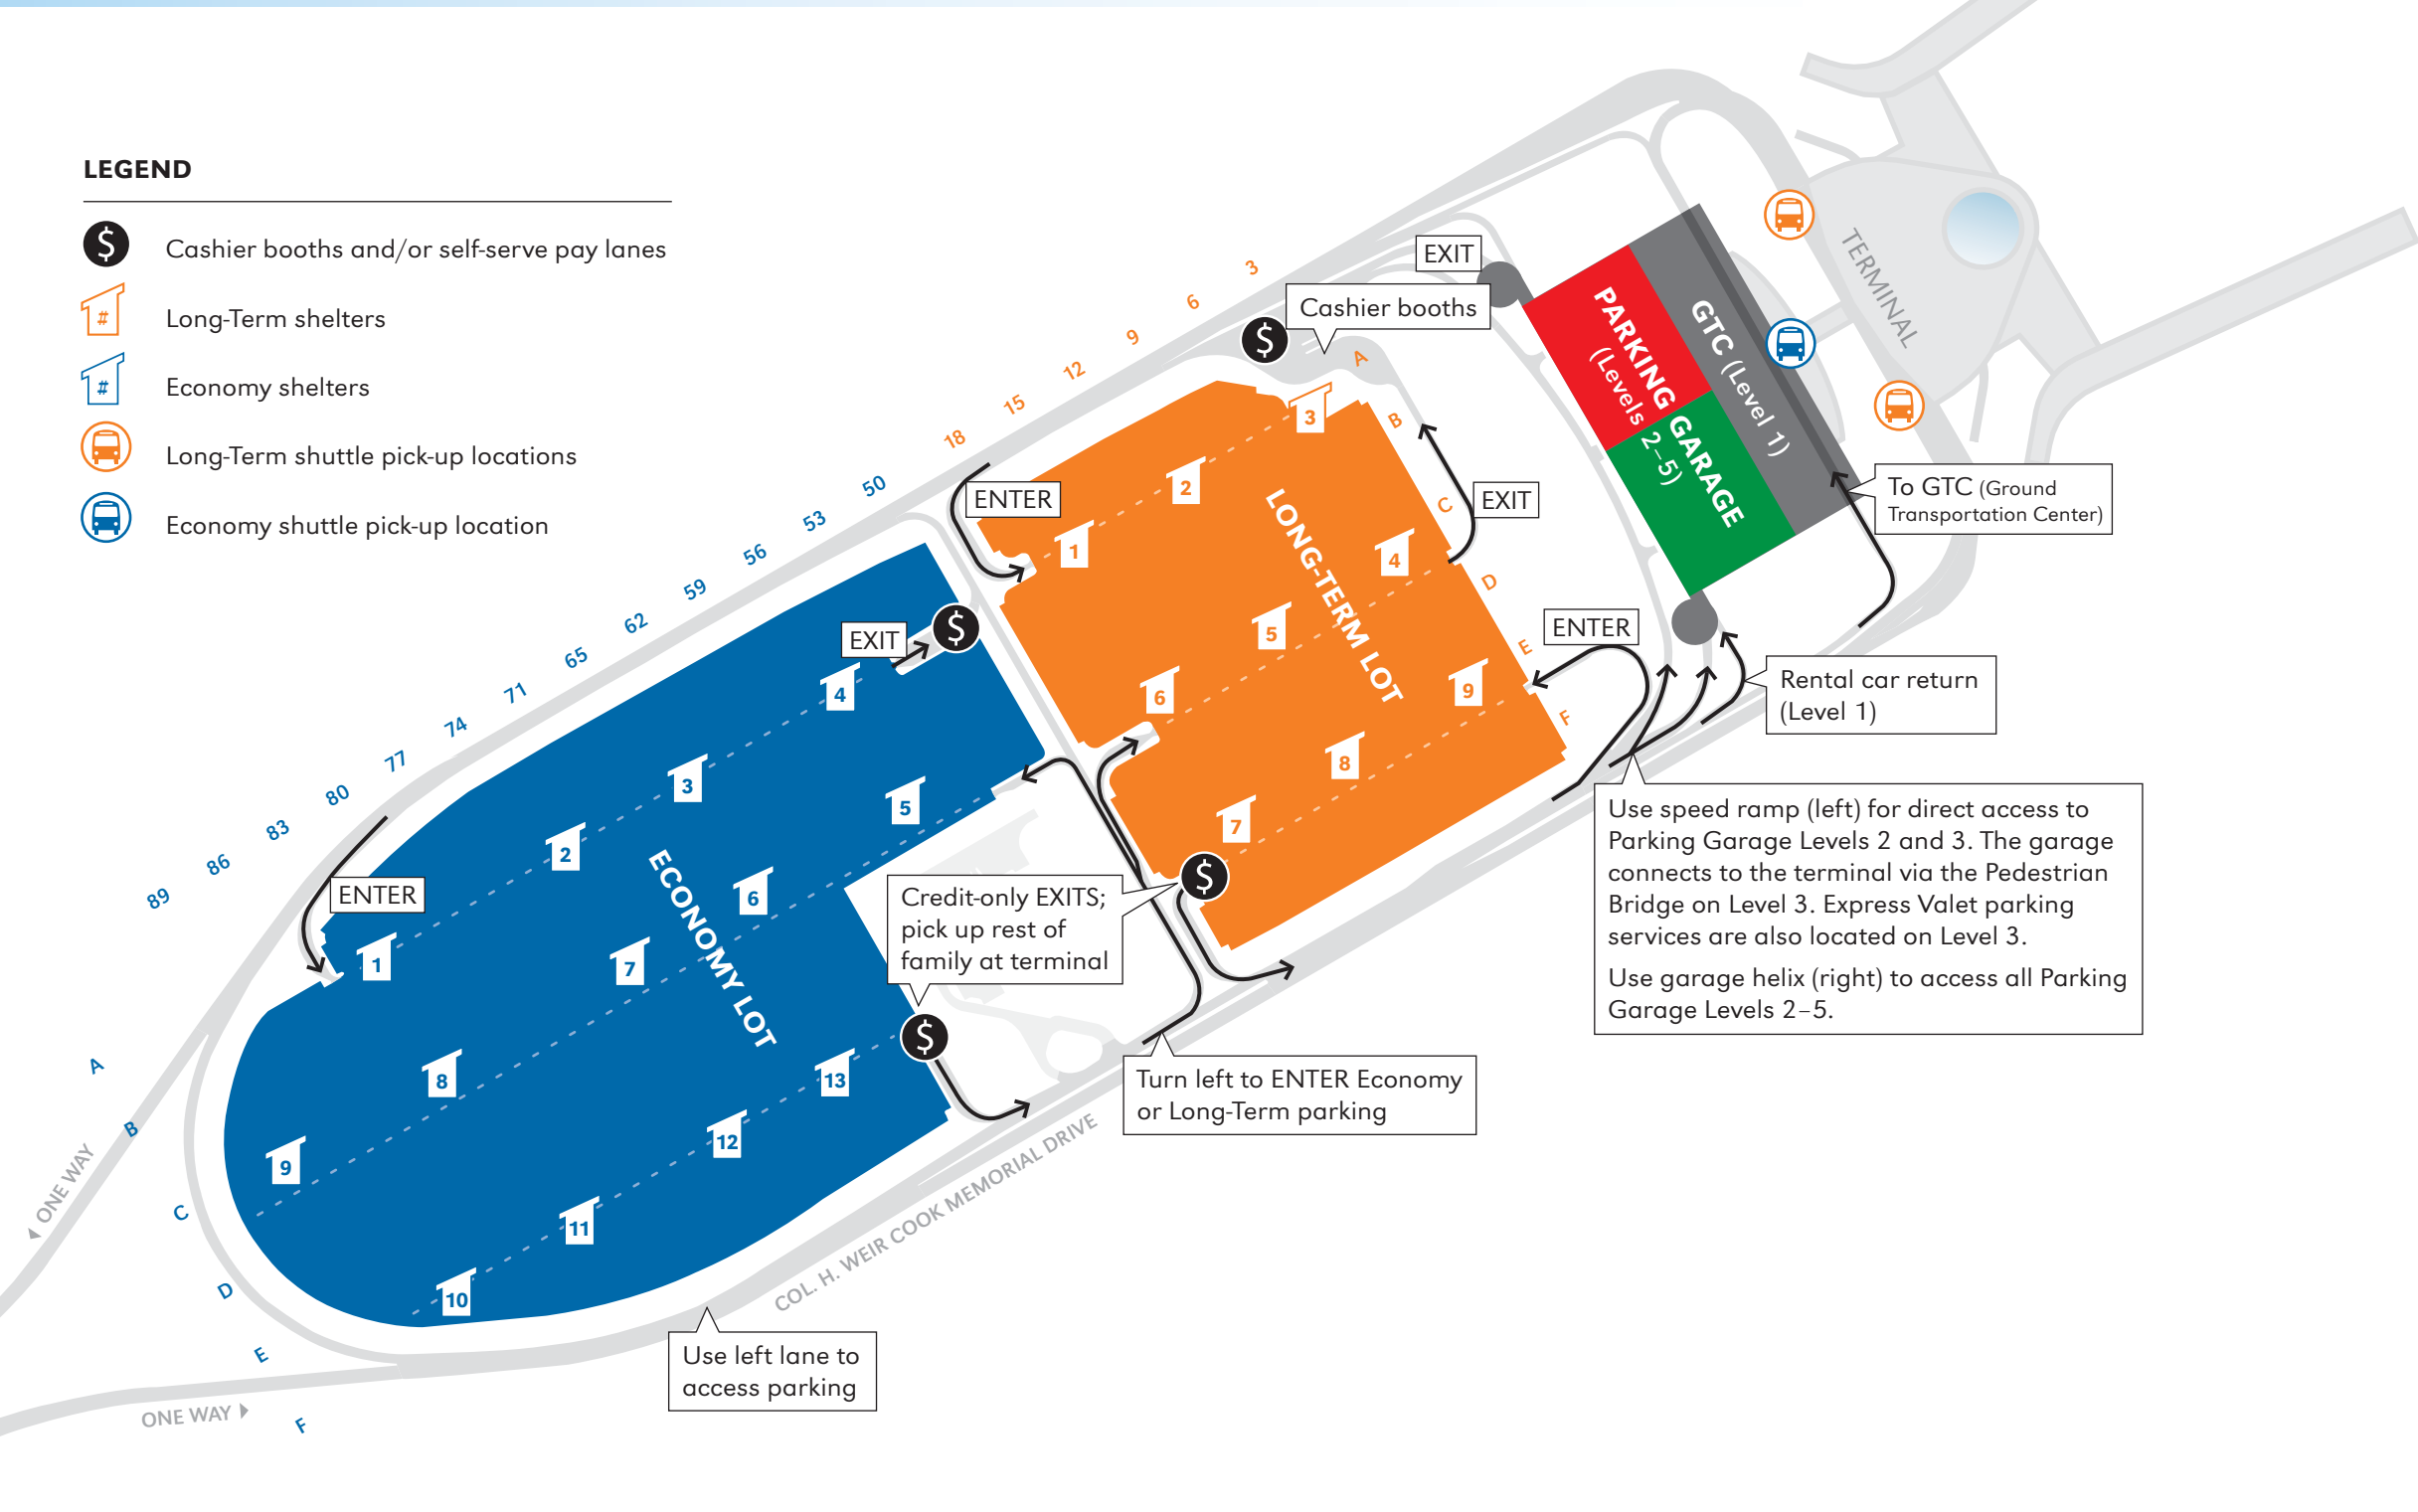

# PARKING MAP & INFORMATION

Indianapolis International Airport

Shuttle buses to and from the terminal pick up and drop off passengers at each shelter in the Economy and the Long-Term Parking lot. **Before boarding a shuttle bus, please make note of your parking location so you remember where you left your vehicle upon your return.** Look for identification on each shuttle bus marking it as designated for the Economy or Long-Term lots. Board the correct shuttle upon your return to your vehicle.

The pick-up locations for those parked in the **Long-Term lot** are near Door 1 (south end) and Door 6 (north end) on the Arrivals Level of the terminal (lower level).

The pick-up location for those who parked in the **Economy lot** is in the Ground Transportation Center, which is 300 ft. from the terminal via the outside sidewalk or the overhead Pedestrian Bridge.

**Remember where you park!** Keep your parking ticket in a safe place, like your wallet. **If you parked in the Economy lot, your ticket will be blue; if you parked in the Long-Term Parking lot, your ticket will be orange.** For quick, easy reference when you return, write your section and row number on your ticket to make it easy to find your vehicle.

## LEGEND

-  Cashier booths and/or self-serve pay lanes
-  Long-Term shelters
-  Economy shelters
-  Long-Term shuttle pick-up locations
-  Economy shuttle pick-up location

**CELL PHONE LOT**  
Park and wait for free until passengers have landed and claimed their baggage. The lot contains 49 first-come, first-served spaces.