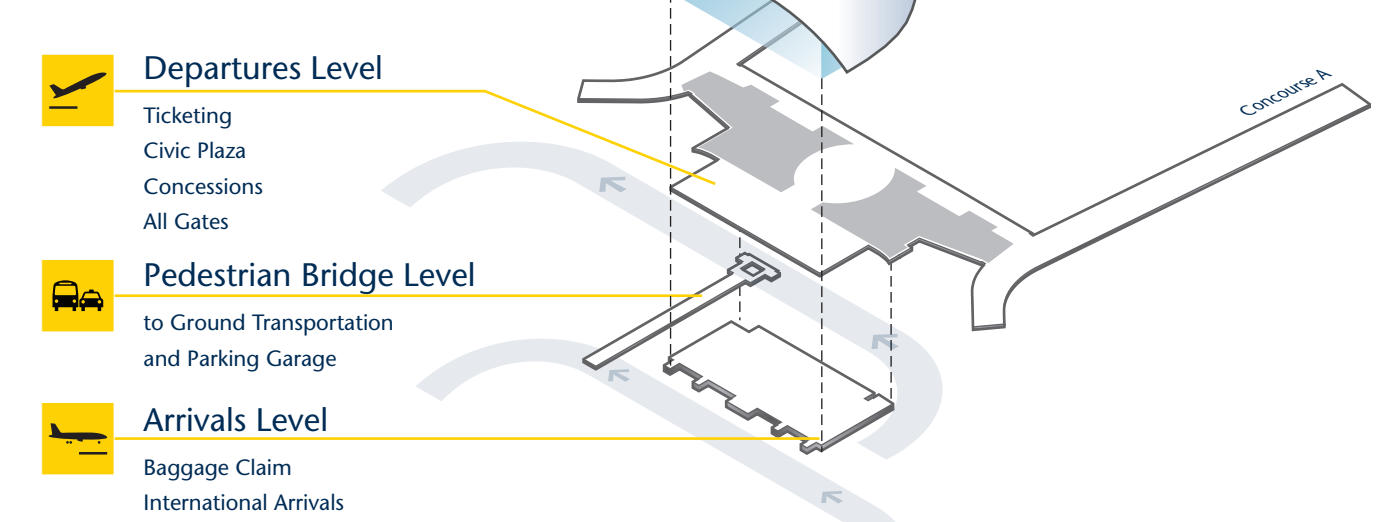

AIRPORT SERVICES & AMENITIES

Guest Services Paging via public address system; information about the airport & ground transportation; business services including printing, copying, faxing, notarization, stamps	Ticketing Hall Baggage Claim <i>Lower level</i> Guest Services open during special events only.
Pre-Security Amenities Lost & Found Free Wi-Fi service ATMs Hair Departure (Barbershop) USO Lounge Haflich Meditation Room (Chapel) Traveler (currency exchange) Ground Transportation Center iQueue Registered Traveler Kiosks Visitor Information Centers <i>Information about Indianapolis accommodations, dining options, things to do in the city, and transportation. In English and Español.</i>	Guest Services Throughout terminal Throughout terminal Ticketing Hall Baggage Claim From Ticketing Hall Baggage Claim First Level Garage Concourses A & B Baggage Claim
Post-Security Amenities Delta Sky Club Amenity Centers <i>Pay phones, bottled beverages, Internet access, cell phone and laptop charging, shoe shine stations.</i>	54 ★ Concourse A Concourses A & B

LEGEND

- ★ Amenity Center
- Ⓢ ATM
- ✂ Barbershop
- ❓ Guest Services
- 🛂 International Arrivals/Customs
- ✉ Mailbox/Shipping
- 🙏 Haflich Meditation Room (Chapel)
- 👞 Shoe Shine
- 🧳 Baggage Claim Carousels & Airline Baggage Services Offices
- 🛗 Elevator
- 🏃 Escalator
- 🚶 Moving Walkway
- 🚗 Passenger Pick-Up and Drop-Off
- 🎫 Ticketing
- 🇺🇸 USO Lounge
- 🚪 Gates
- 🚻 Restrooms
- 🍽 Food & Beverage
- 🛍 Shopping, News, & Gifts
- 🛡 Security Screening
- 🛋 Services & Amenities

TERMINAL LEVELS

After clearing either security checkpoint, ticketed passengers can easily move between Concourses A & B without rescreening. Use the concourse connecting hallway here.

Departures Level

Pedestrian Bridge to Garage