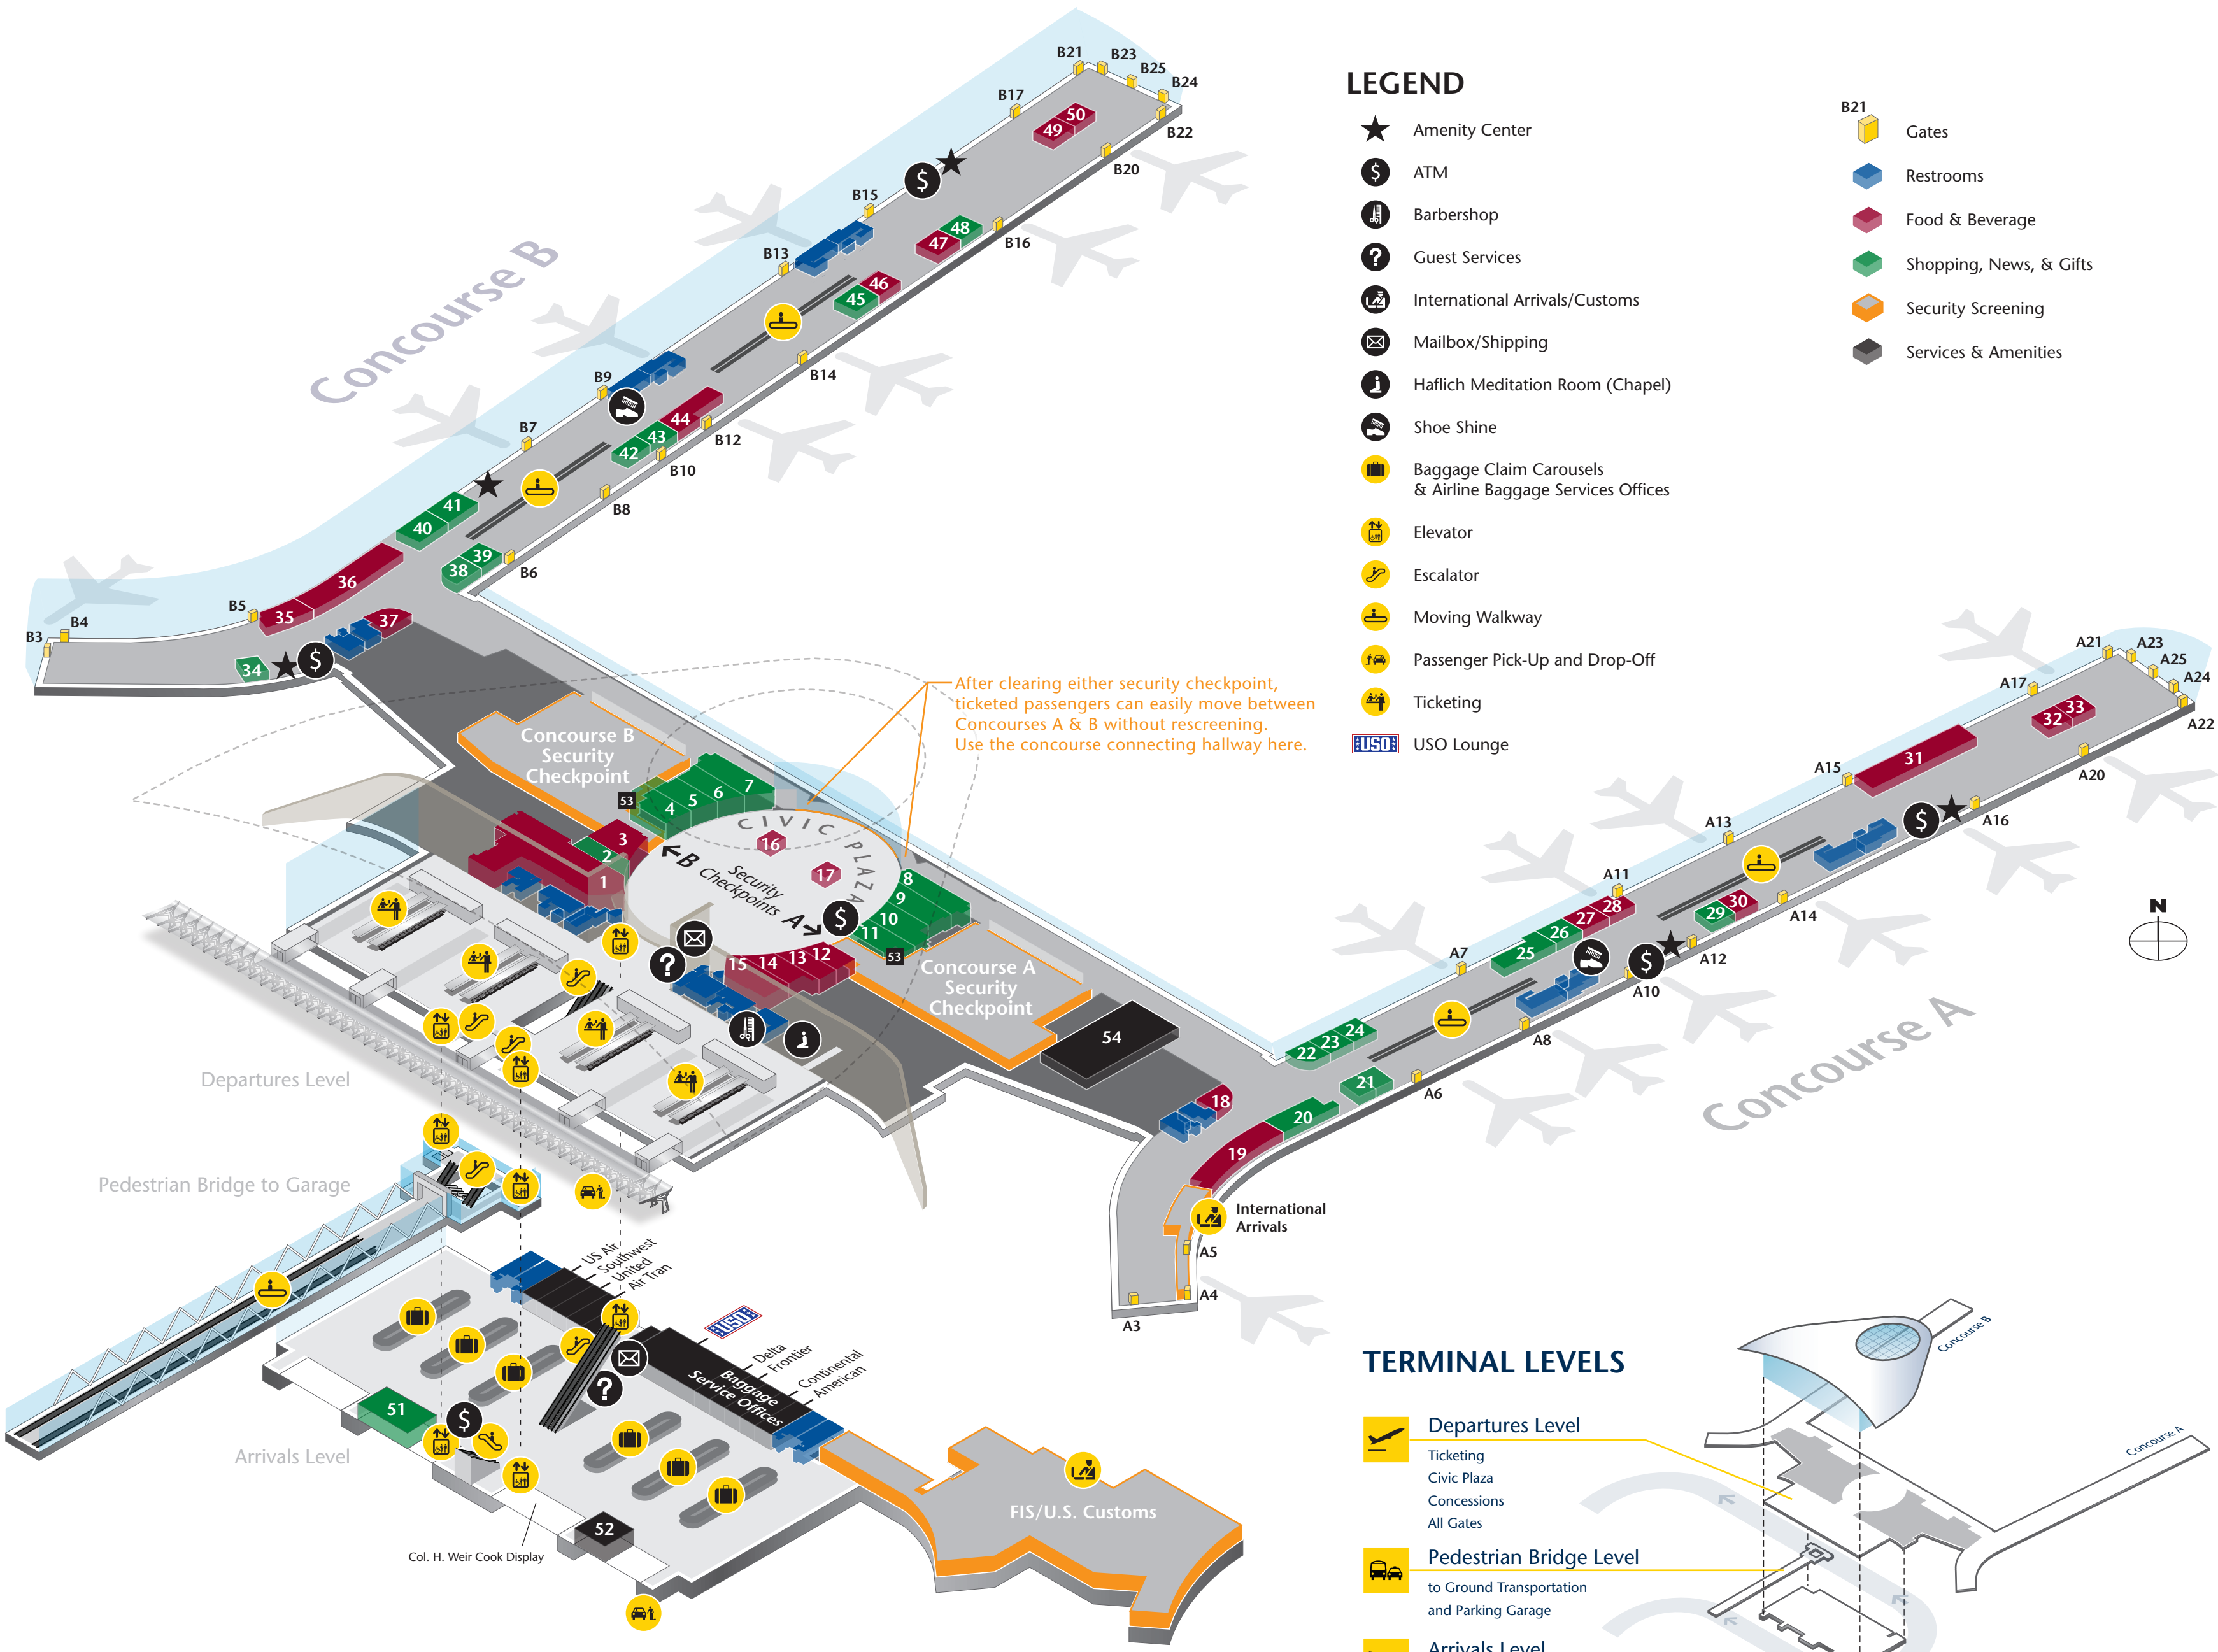

FOOD & BEVERAGE

Vendor	Location	Nearest Gate
96th Street Steakburgers	27	A10
Café Patachou	3	Civic Plaza
Camden Food Company	35	B5
Champps	36	B5
Cold Stone Creamery	32, 50	A20, B17
Copper Moon Coffee	33, 37	A20, B5
Giorgio's Pizza	12	Civic Plaza
Green Leaf's & Bananas	28	A11
Harry & Izzy's	19	A6
Indianapolis 500 Grill	1	Civic Plaza
King David Dogs	47	B16
McDonald's	15	Civic Plaza
Qdoba	13	Civic Plaza
Naked Tchopstix	14	Civic Plaza
Shapiro's Delicatessen	46	B14
Starbucks	17, 18, 49	Civic Plaza, A6, B17
TBD	31	A16
Vinea (Wine bar)	16	Civic Plaza
Wolfgang Puck Express	44	B9

SHOPPING, NEWS & GIFTS

Vendor	Location	Nearest Gate
Artizan and Fruits & Passion	21	A6
Borders	40	B6
Brickyard Authentics	2	Civic Plaza
Brooks Brothers	5	Civic Plaza
Brookstone	10	Civic Plaza
Civic Plaza TravelMart	4	Civic Plaza
CNBC (Newsstand)	20, 45	A6, B14
Cultural Crossroads	6	Civic Plaza
EnRoute Spa	29, 39	A12, B6
facetime	26	A10
Harley-Davidson	7	Civic Plaza
Hoosier Marketplace	25	A7
hub Convenience	51	Baggage Claim
Indiana Marketplace	43	B10
Johnston & Murphy	8	Civic Plaza
Just Pop In!	38	B6
Lids	9	Civic Plaza
Natalie's Candy Bar	48	B16
Pacific Outfitters	41	B6
Relay (Newsstand)	30	A14
South Bend Chocolate	24	A6
Sterling Works	22	A6
USA Today (Newsstand)	11, 34, 42	Civic Plaza, B5, B8
Vera Bradley	23	A6

LEGEND

- ★ Amenity Center
- Ⓢ ATM
- ✂ Barbershop
- ❓ Guest Services
- 🛂 International Arrivals/Customs
- ✉ Mailbox/Shipping
- 🙏 Haflich Meditation Room (Chapel)
- 👞 Shoe Shine
- 🧳 Baggage Claim Carousels & Airline Baggage Services Offices
- 🛗 Elevator
- 🏃 Escalator
- 🚶 Moving Walkway
- 🚗 Passenger Pick-Up and Drop-Off
- 🎫 Ticketing
- 🇺🇸 USO Lounge
- 🚪 Gates
- 🚻 Restrooms
- 🍽 Food & Beverage
- 🛍 Shopping, News, & Gifts
- 🛡 Security Screening
- 🛋 Services & Amenities

TERMINAL LEVELS

After clearing either security checkpoint, ticketed passengers can easily move between Concourses A & B without rescreening. Use the concourse connecting hallway here.

Departures Level

Pedestrian Bridge to Garage