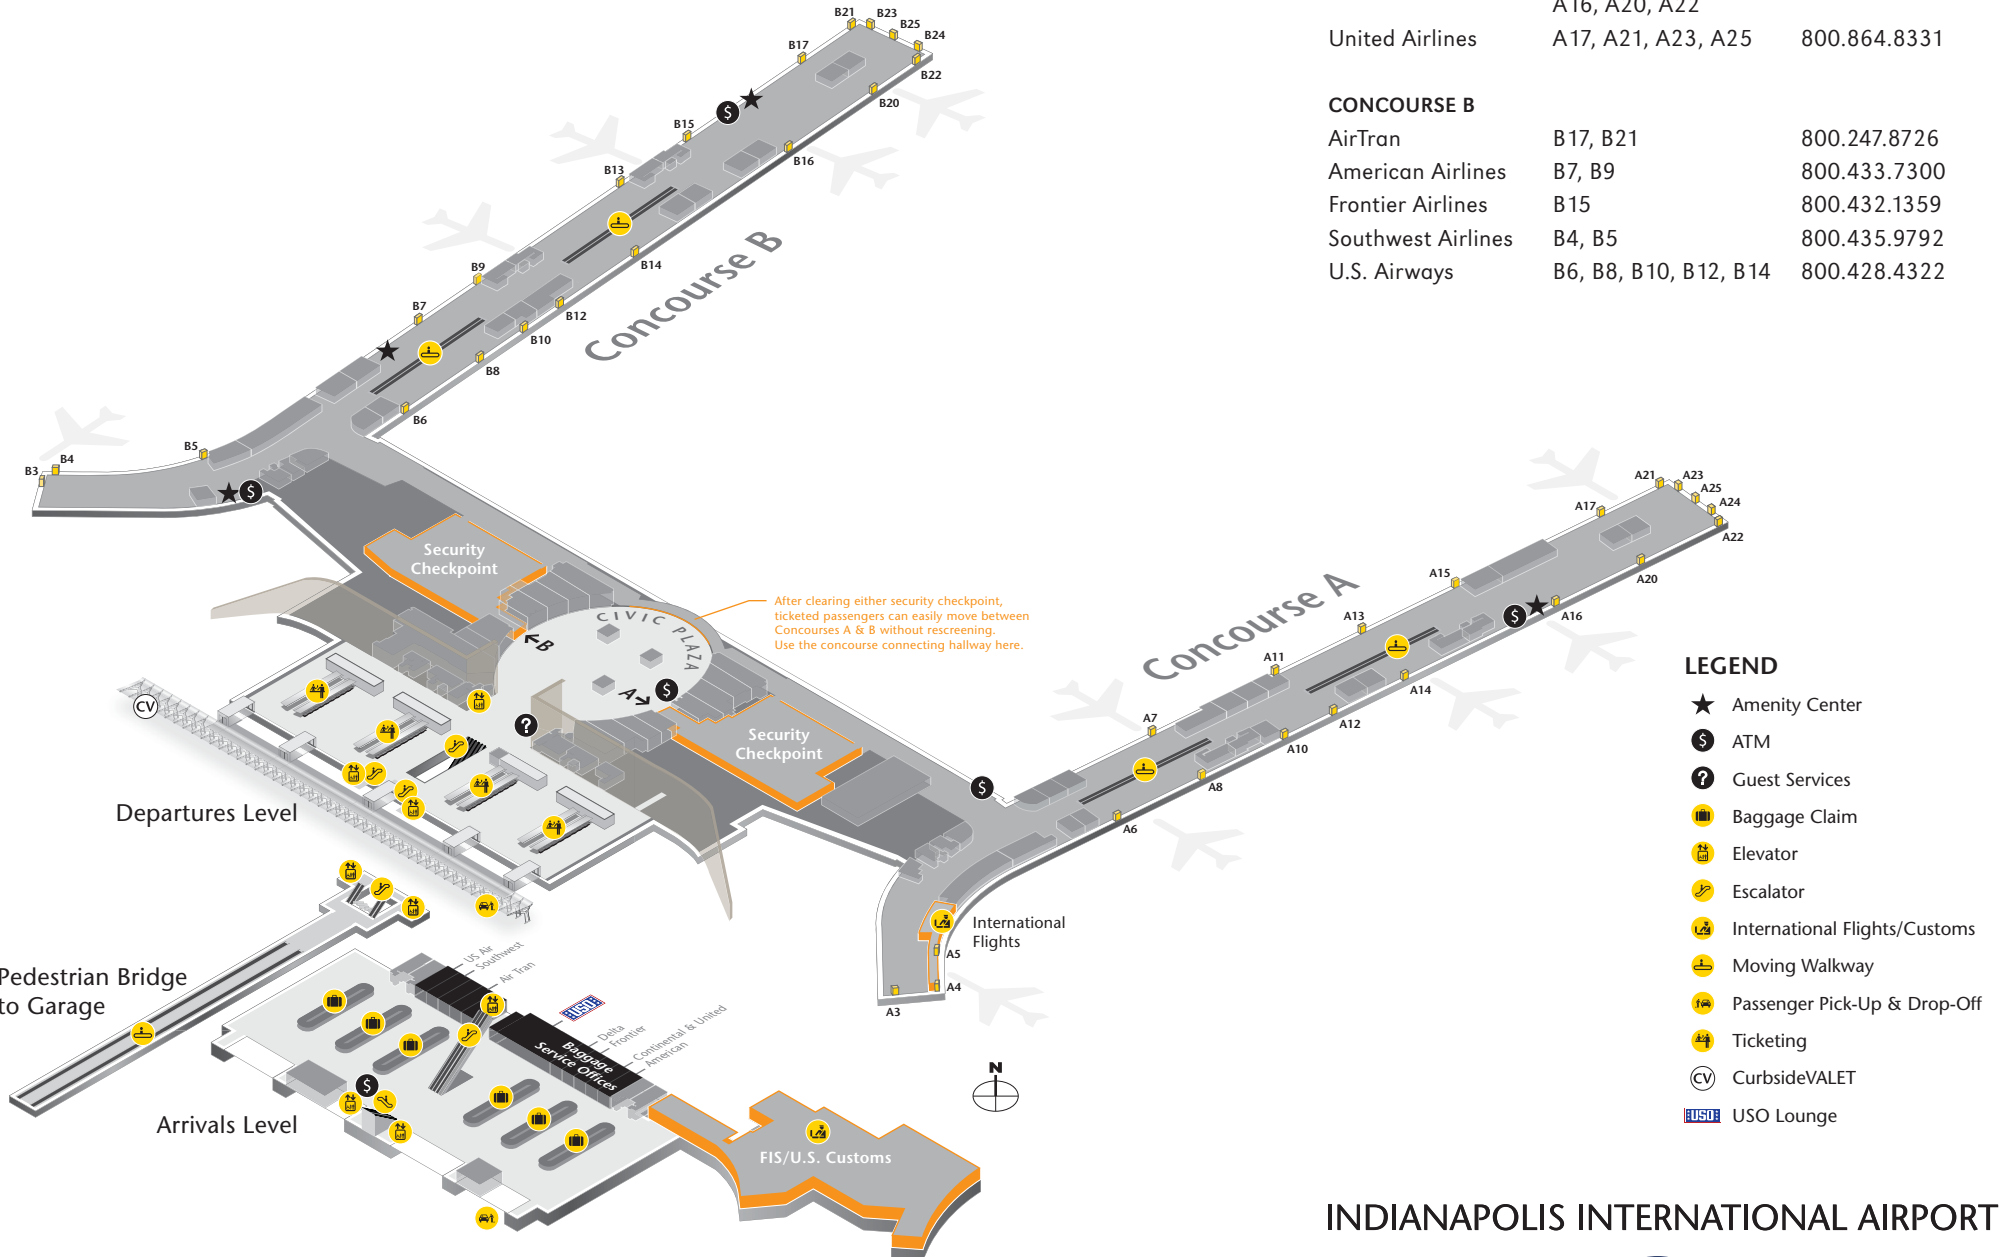

TERMINAL MAP & INFORMATION

Indianapolis International Airport | Col. H. Weir Cook Terminal Building

AIRLINES & FLIGHTS

Airline	Gates	Phone
CONCOURSE A		
Air Canada	A17, A21, A23, A25	800.247.2262
Continental Airlines	A17, A21, A23, A25	800.523.3273
Delta Airlines	A6, A7, A8, A10, A11, A12, A13, A14, A15, A16, A20, A22	800.221.1212
United Airlines	A17, A21, A23, A25	800.864.8331
CONCOURSE B		
AirTran	B17, B21	800.247.8726
American Airlines	B7, B9	800.433.7300
Frontier Airlines	B15	800.432.1359
Southwest Airlines	B4, B5	800.435.9792
U.S. Airways	B6, B8, B10, B12, B14	800.428.4322

LEGEND

- ★ Amenity Center
- Ⓢ ATM
- ❓ Guest Services
- 🧳 Baggage Claim
- 🚪 Elevator
- 👉 Escalator
- 🛂 International Flights/Customs
- 🚶 Moving Walkway
- 🚗 Passenger Pick-Up & Drop-Off
- 🎫 Ticketing
- 🚗(CV) CurbsideVALET
- 🛋️ USO Lounge

INDIANAPOLIS INTERNATIONAL AIRPORT