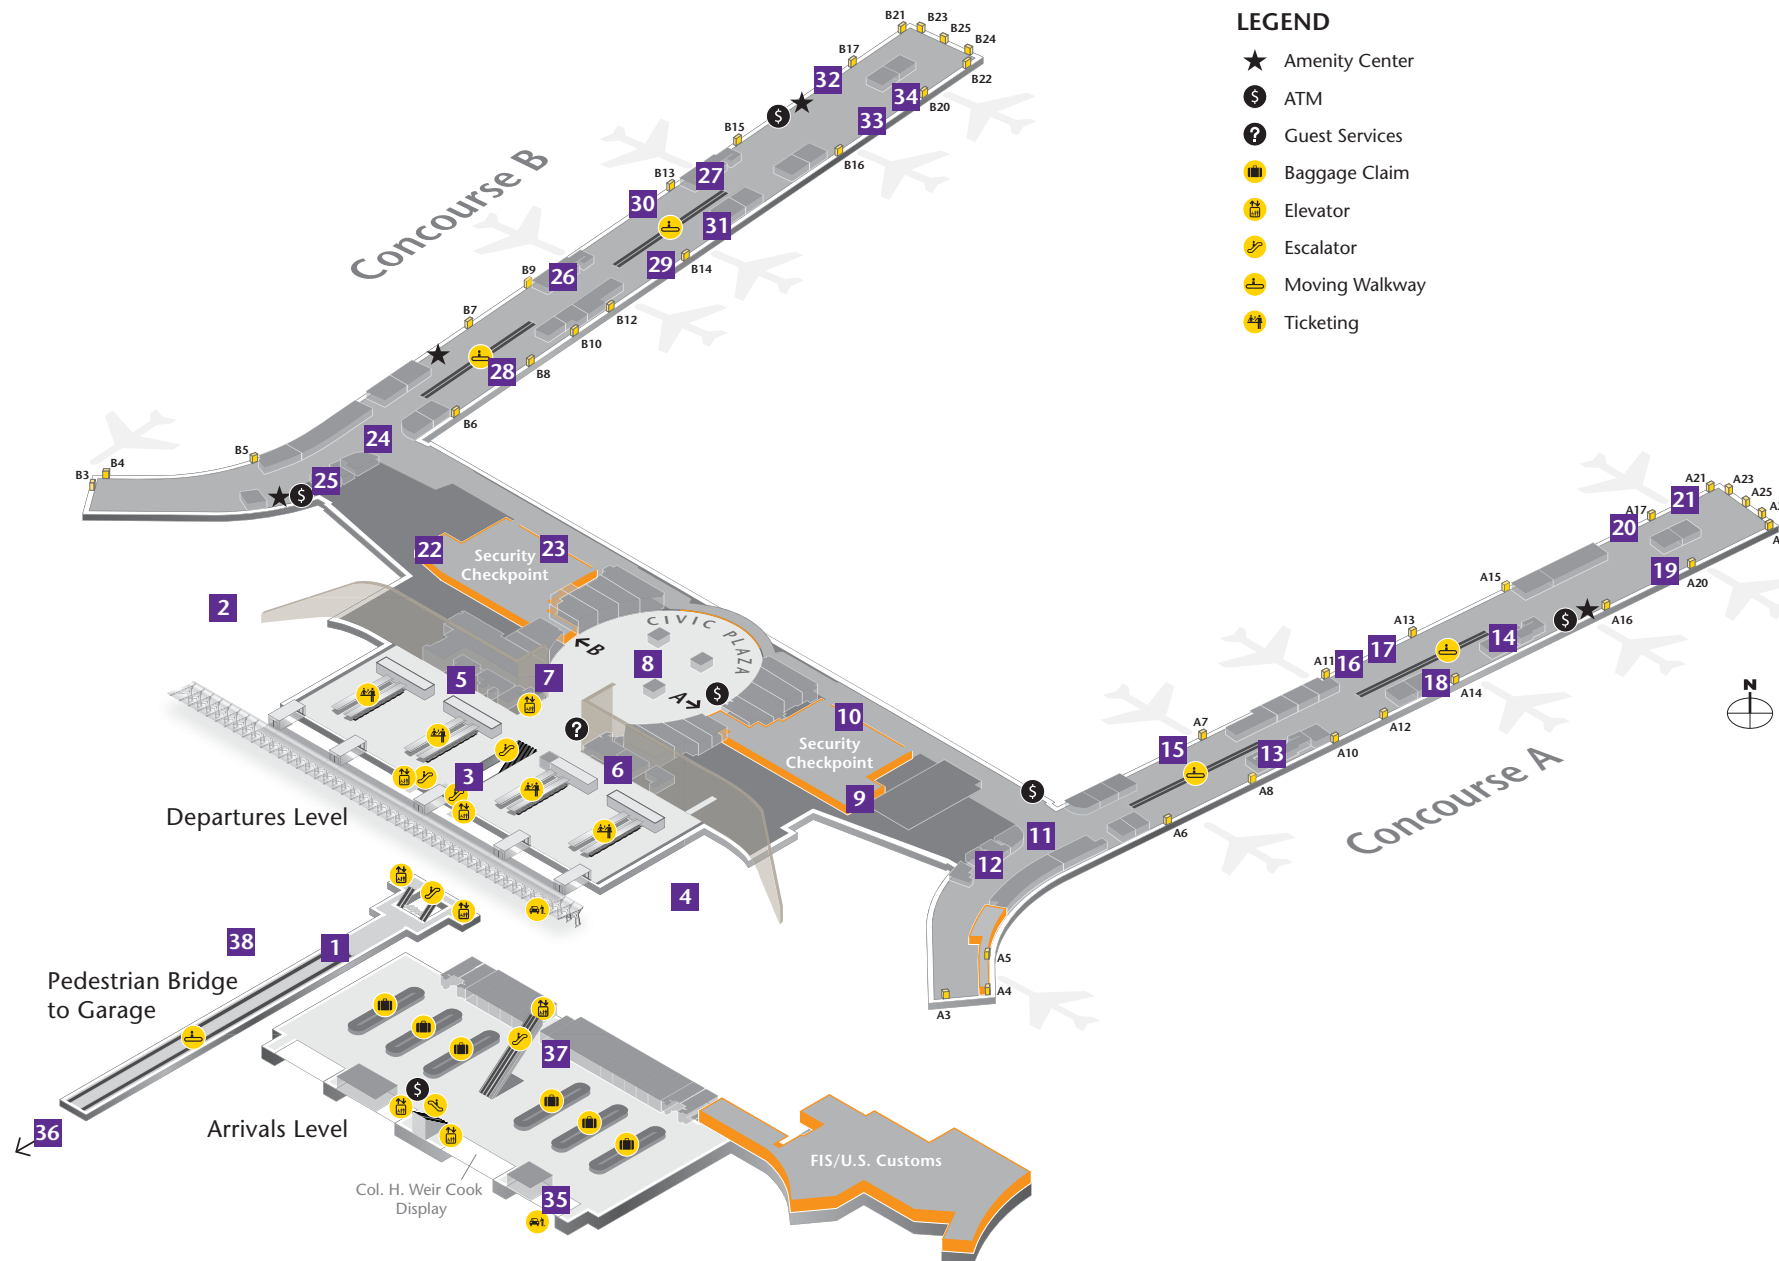

# TERMINAL MAP & INFORMATION

Indianapolis International Airport Col. H. Weir Cook Terminal Building

Title & Artist	Location
<i>Connections</i> , by Electroland	1
<i>Towards Flight</i> , by Brian McCutcheon	2
<i>On Screen</i> , by various artists	3
<i>Cardinalis</i> , by John van Alstine	4
<i>Elemental Indiana</i> , by Dale Enochs	5
<i>Elemental Indiana</i> , by Dale Enochs	6
<i>The Great Circle Route</i> , by Lynn Basa	7
<i>JetStream</i> , by Rob Fisher	8
<i>Autumn Prairie Morning</i> , by Dixie Friend Gay	9
<i>Flight Wave</i> , by Arlon Bayliss & Mary Jo Kramb Bayliss	10
<i>The Glory of Sports in Indianapolis</i> , by Tom Torluemke	11
<i>Sun</i> , by Ann Gardner	12
<i>Forest</i> , by Ann Gardner	13
<i>Night</i> , by Ann Gardner	14
<i>Celebration</i> , by Martin Donlin	15
<i>Night</i> , by Martin Donlin	16
<i>Evening</i> , by Martin Donlin	17
<i>Midnight Flight</i> , by Martin Donlin	18
<i>Back in Indiana</i> , by Martin Donlin	19
<i>Morning</i> , by Martin Donlin	20
<i>Noon</i> , by Martin Donlin	21
<i>On the Tip of Our Wings</i> , by Nhat Tran	22
<i>Cardinal Points</i> , by Stuart Keeler & Michael Machnic	23
<i>A Work of HeArt</i> , by Tom Torluemke	24
<i>Fields</i> , by Ann Gardner	25
<i>Earth</i> , by Ann Gardner	26
<i>Water</i> , by Ann Gardner	27
<i>Flying</i> , by Martin Donlin	28
<i>Spring</i> , by Martin Donlin	29
<i>Streaming</i> , by Martin Donlin	30
<i>Autumn</i> , by Martin Donlin	31
<i>Indiana Flight</i> , by Martin Donlin	32
<i>Winter</i> , by Martin Donlin	33
<i>Summer</i> , by Martin Donlin	34
<i>Baggage Claim</i> , by Ron Baron	35
<i>Breath</i> , by Greg Hull	36
<i>Roads to Deliberate Dreams: Indiana's Geniuses, Tinkerers and Speedsters</i> , by Marcus Akinlana	37
<i>The Birth of Flight</i> , by Todd Frahm	38