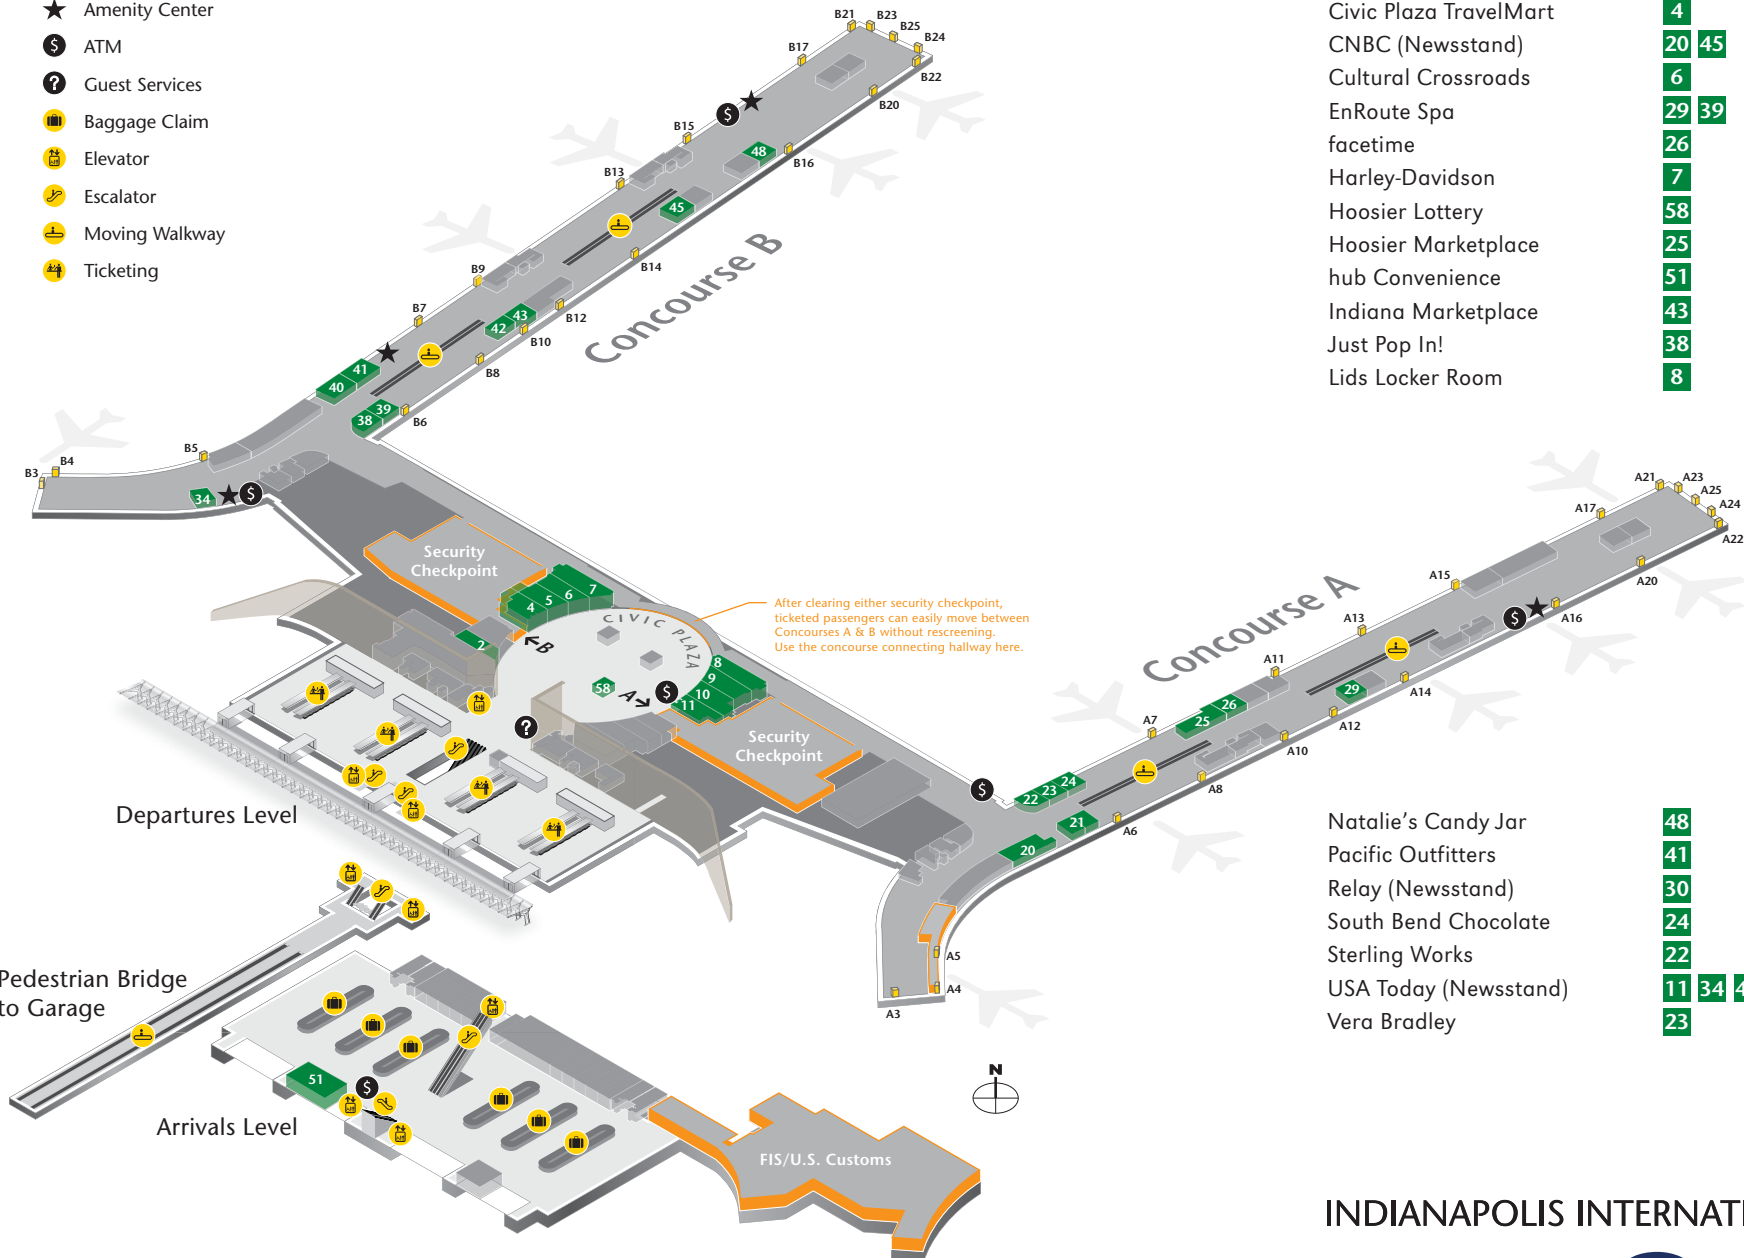

TERMINAL MAP & INFORMATION

Indianapolis International Airport | Col. H. Weir Cook Terminal Building

SHOPPING, NEWS & GIFTS

LEGEND

- ★ Amenity Center
- Ⓢ ATM
- ❓ Guest Services
- 🧳 Baggage Claim
- 🛗 Elevator
- 👉 Escalator
- 🚶 Moving Walkway
- 🎫 Ticketing

Vendor	Location	Nearest Gate
Artizan	21	A6
Brickyard Authentics	2	Civic Plaza
Broad Ripple Books	40	B6
Brooks Brothers	5	Civic Plaza
Brookstone	10	Civic Plaza
Civic Plaza TravelMart	4	Civic Plaza
CNBC (Newsstand)	20 45	A6, B14
Cultural Crossroads	6	Civic Plaza
EnRoute Spa	29 39	A12, B6
facetime	26	A10
Harley-Davidson	7	Civic Plaza
Hoosier Lottery	58	Civic Plaza
Hoosier Marketplace	25	A7
hub Convenience	51	Baggage Claim
Indiana Marketplace	43	B10
Just Pop In!	38	B6
Lids Locker Room	8	Civic Plaza

Natalie's Candy Jar	48	B16
Pacific Outfitters	41	B6
Relay (Newsstand)	30	A14
South Bend Chocolate	24	A6
Sterling Works	22	A6
USA Today (Newsstand)	11 34 42	Civic Plaza, B5, B8
Vera Bradley	23	A6